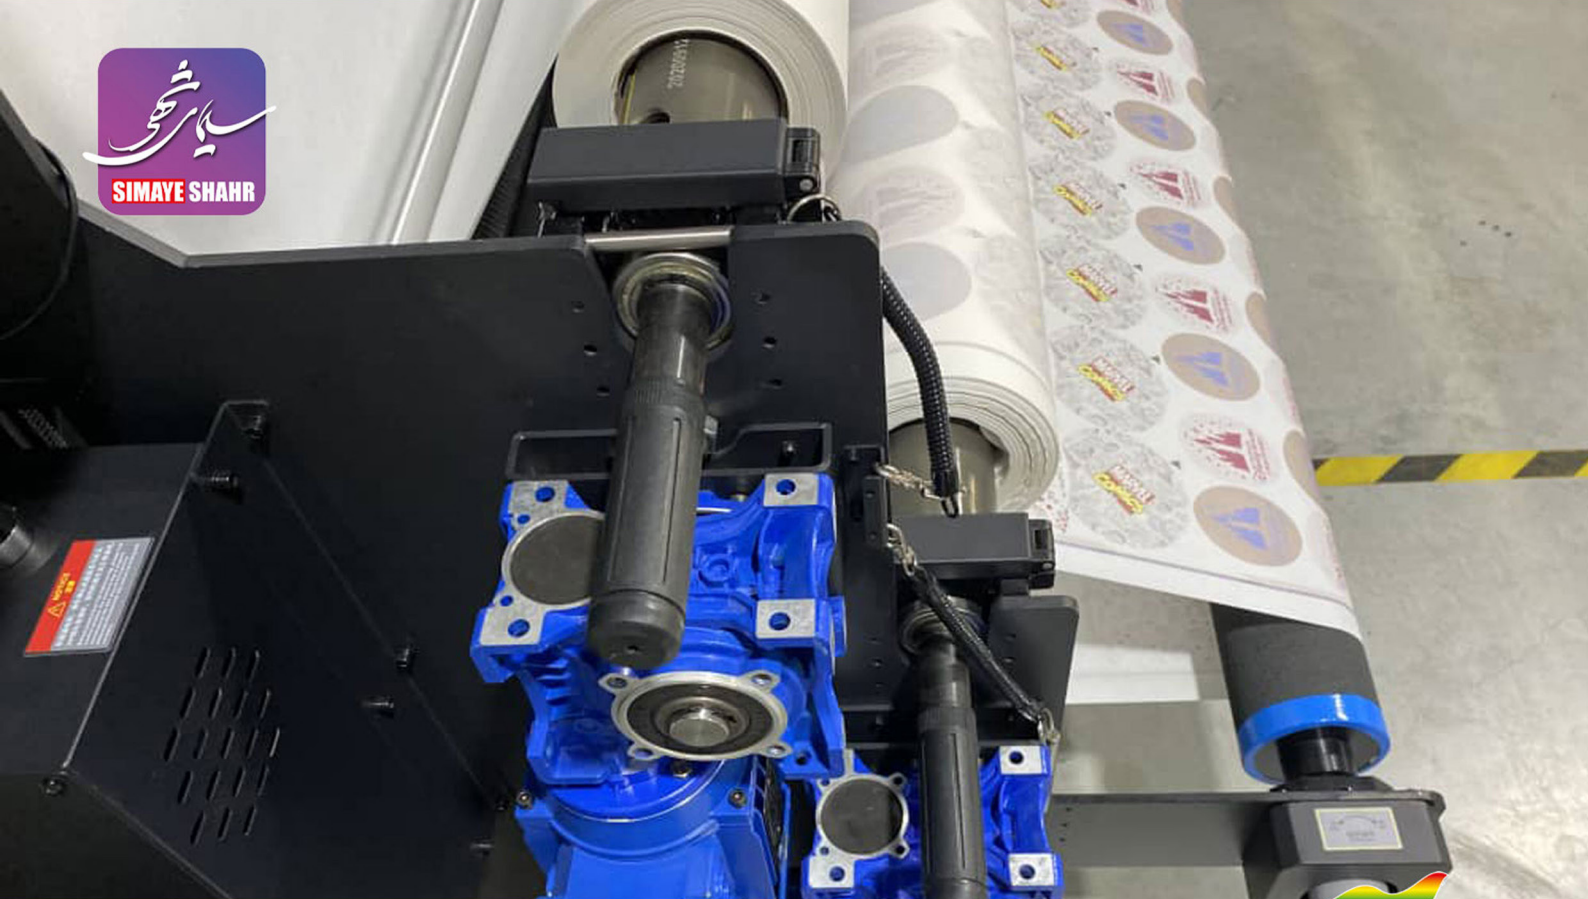

PowerJet

031-35131
www.simayeshahr.com

دستگاه چاپ سابلمیشن 8 هد مدل SubliTex Q5-1908