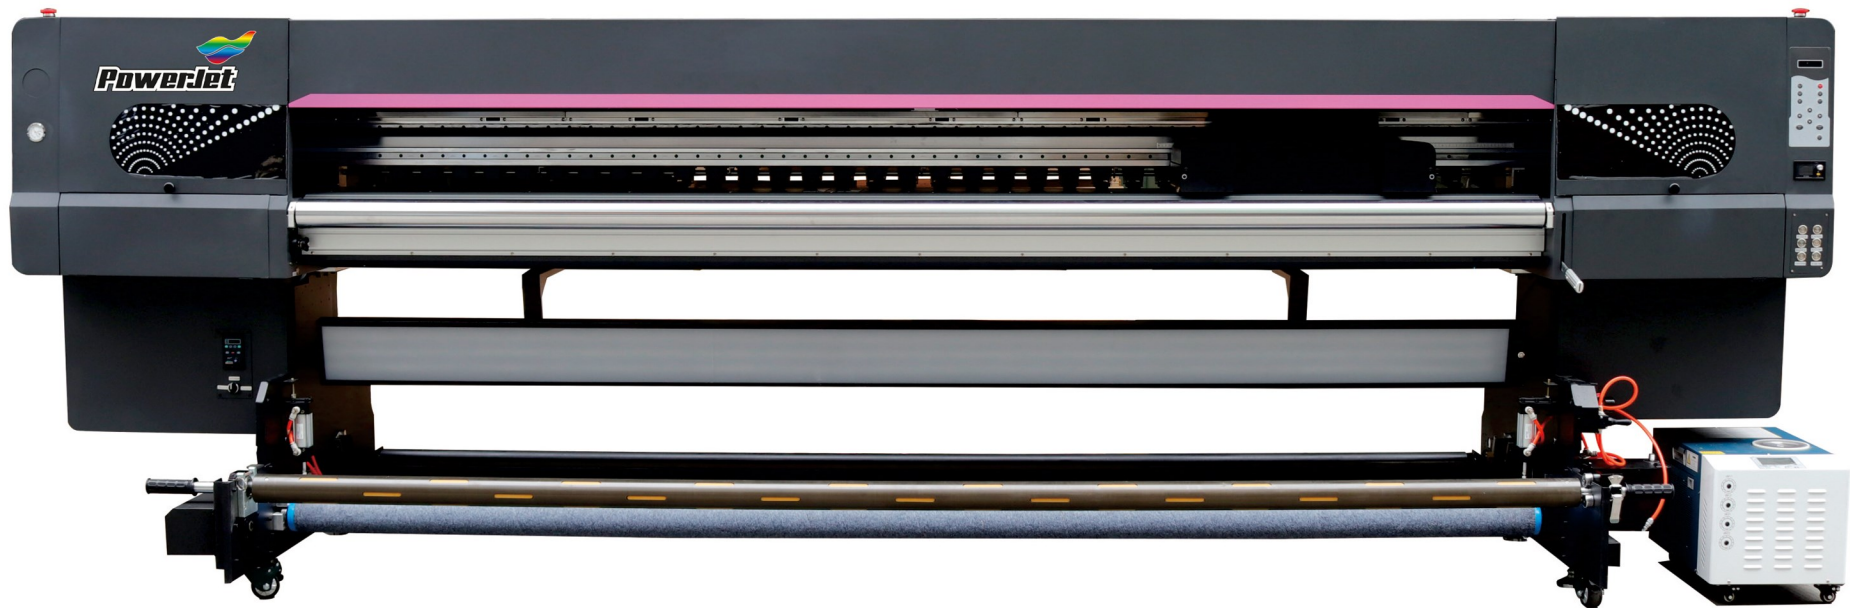

# UVR3204-G6

UV Roll to Roll Ricoh GEN6

RICOH  
GEN6

7/5  
PL

4/6  
COLORS

4  
PRINTHEAD

3200  
MAX

## ▶ Product Features

- Optional 4 Heads Ricoh GEN6 heads;
- Adopt AC servo motor and control technology; accurate, smooth and durable;
- Imported linear mute guide, low noise, high precision and smooth operation;
- Three-roller velvet take-up system, step precisely;
- Optional functions: white ink or varnish

# The UV roll to roll printer designed for wallpaper, ceiling film ,light box and advertising decoration.

Printing Width	3200mm Maximum Print Width 3200mm (10.17ft)
Media Transmit	Media Feeding System (Max Media Weight 120kg)
UV Curing Lamp	Circulating water cooling System
Temperature	20-28°C
Humidity	40 to 60% RH
Maximum Power	> 15A; 3.0KW
Input power	AC220V/110V(±5%),50HZ/60HZ
Machine Dimension/Weight	L4805*W980*H1560mm / Net Weight 680Kgs
Package Dimension/Weight	L4950*W1220*H1750mm / Gross Weight 700Kgs